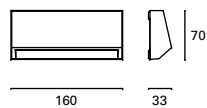

Grove

MAT Polycarbonato + ABS
Polycarbonate + ABS
Polycarbonate + ABS

DIF Polycarbonato
Polycarbonate
Polycarbonate

Blanco White Blanc + Gris Grey Gris + Negro Black Noir

PX-0126-NEG ○ + ● + ●

W TOTAL 1,6W
LED 1,4W
 200 lm
 4000°k
 Included 100-240V
 50-60Hz
 Class II
 40
 IP65
 Sea Side Suitable
 IK10

PX-0130-NEG ○ + ● + ●

W TOTAL 2,9W
LED 2,5W
 350 lm
 4000°k
 Included 100-240V
 50-60Hz
 Class II
 20
 IP65
 Sea Side Suitable
 IK10

PX-0095-GRI ○ + ● + ●

W TOTAL 3,7W
LED 3,1W
 340 lm
 4000°k
 Included 100-240V
 50-60Hz
 Class II
 24
 IP65
 Sea Side Suitable
 IK10