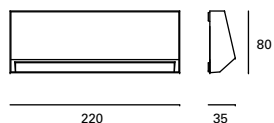

Grove

MAT Polycarbonato + ABS
Polycarbonate + ABS
Polycarbonate + ABS

DIF Polycarbonato
Polycarbonate
Polycarbonate

Blanco White Blanc + Gris Grey Gris + Negro Black Noir

PX-0126-NEG ○ + ● + ●

W TOTAL 1,6W
LED 1,4W
 200 lm
 4000°k
 Included 100-240V
 50-60Hz
 Class II
 40
 IP65
 Sea Side Suitable
 IK10

PX-0130-NEG ○ + ● + ●

W TOTAL 2,9W
LED 2,5W
 350 lm
 4000°k
 Included 100-240V
 50-60Hz
 Class II
 20
 IP65
 Sea Side Suitable
 IK10

PX-0095-GRI ○ + ● + ●

W TOTAL 3,7W
LED 3,1W
 340 lm
 4000°k
 Included 100-240V
 50-60Hz
 Class II
 24
 IP65
 Sea Side Suitable
 IK10